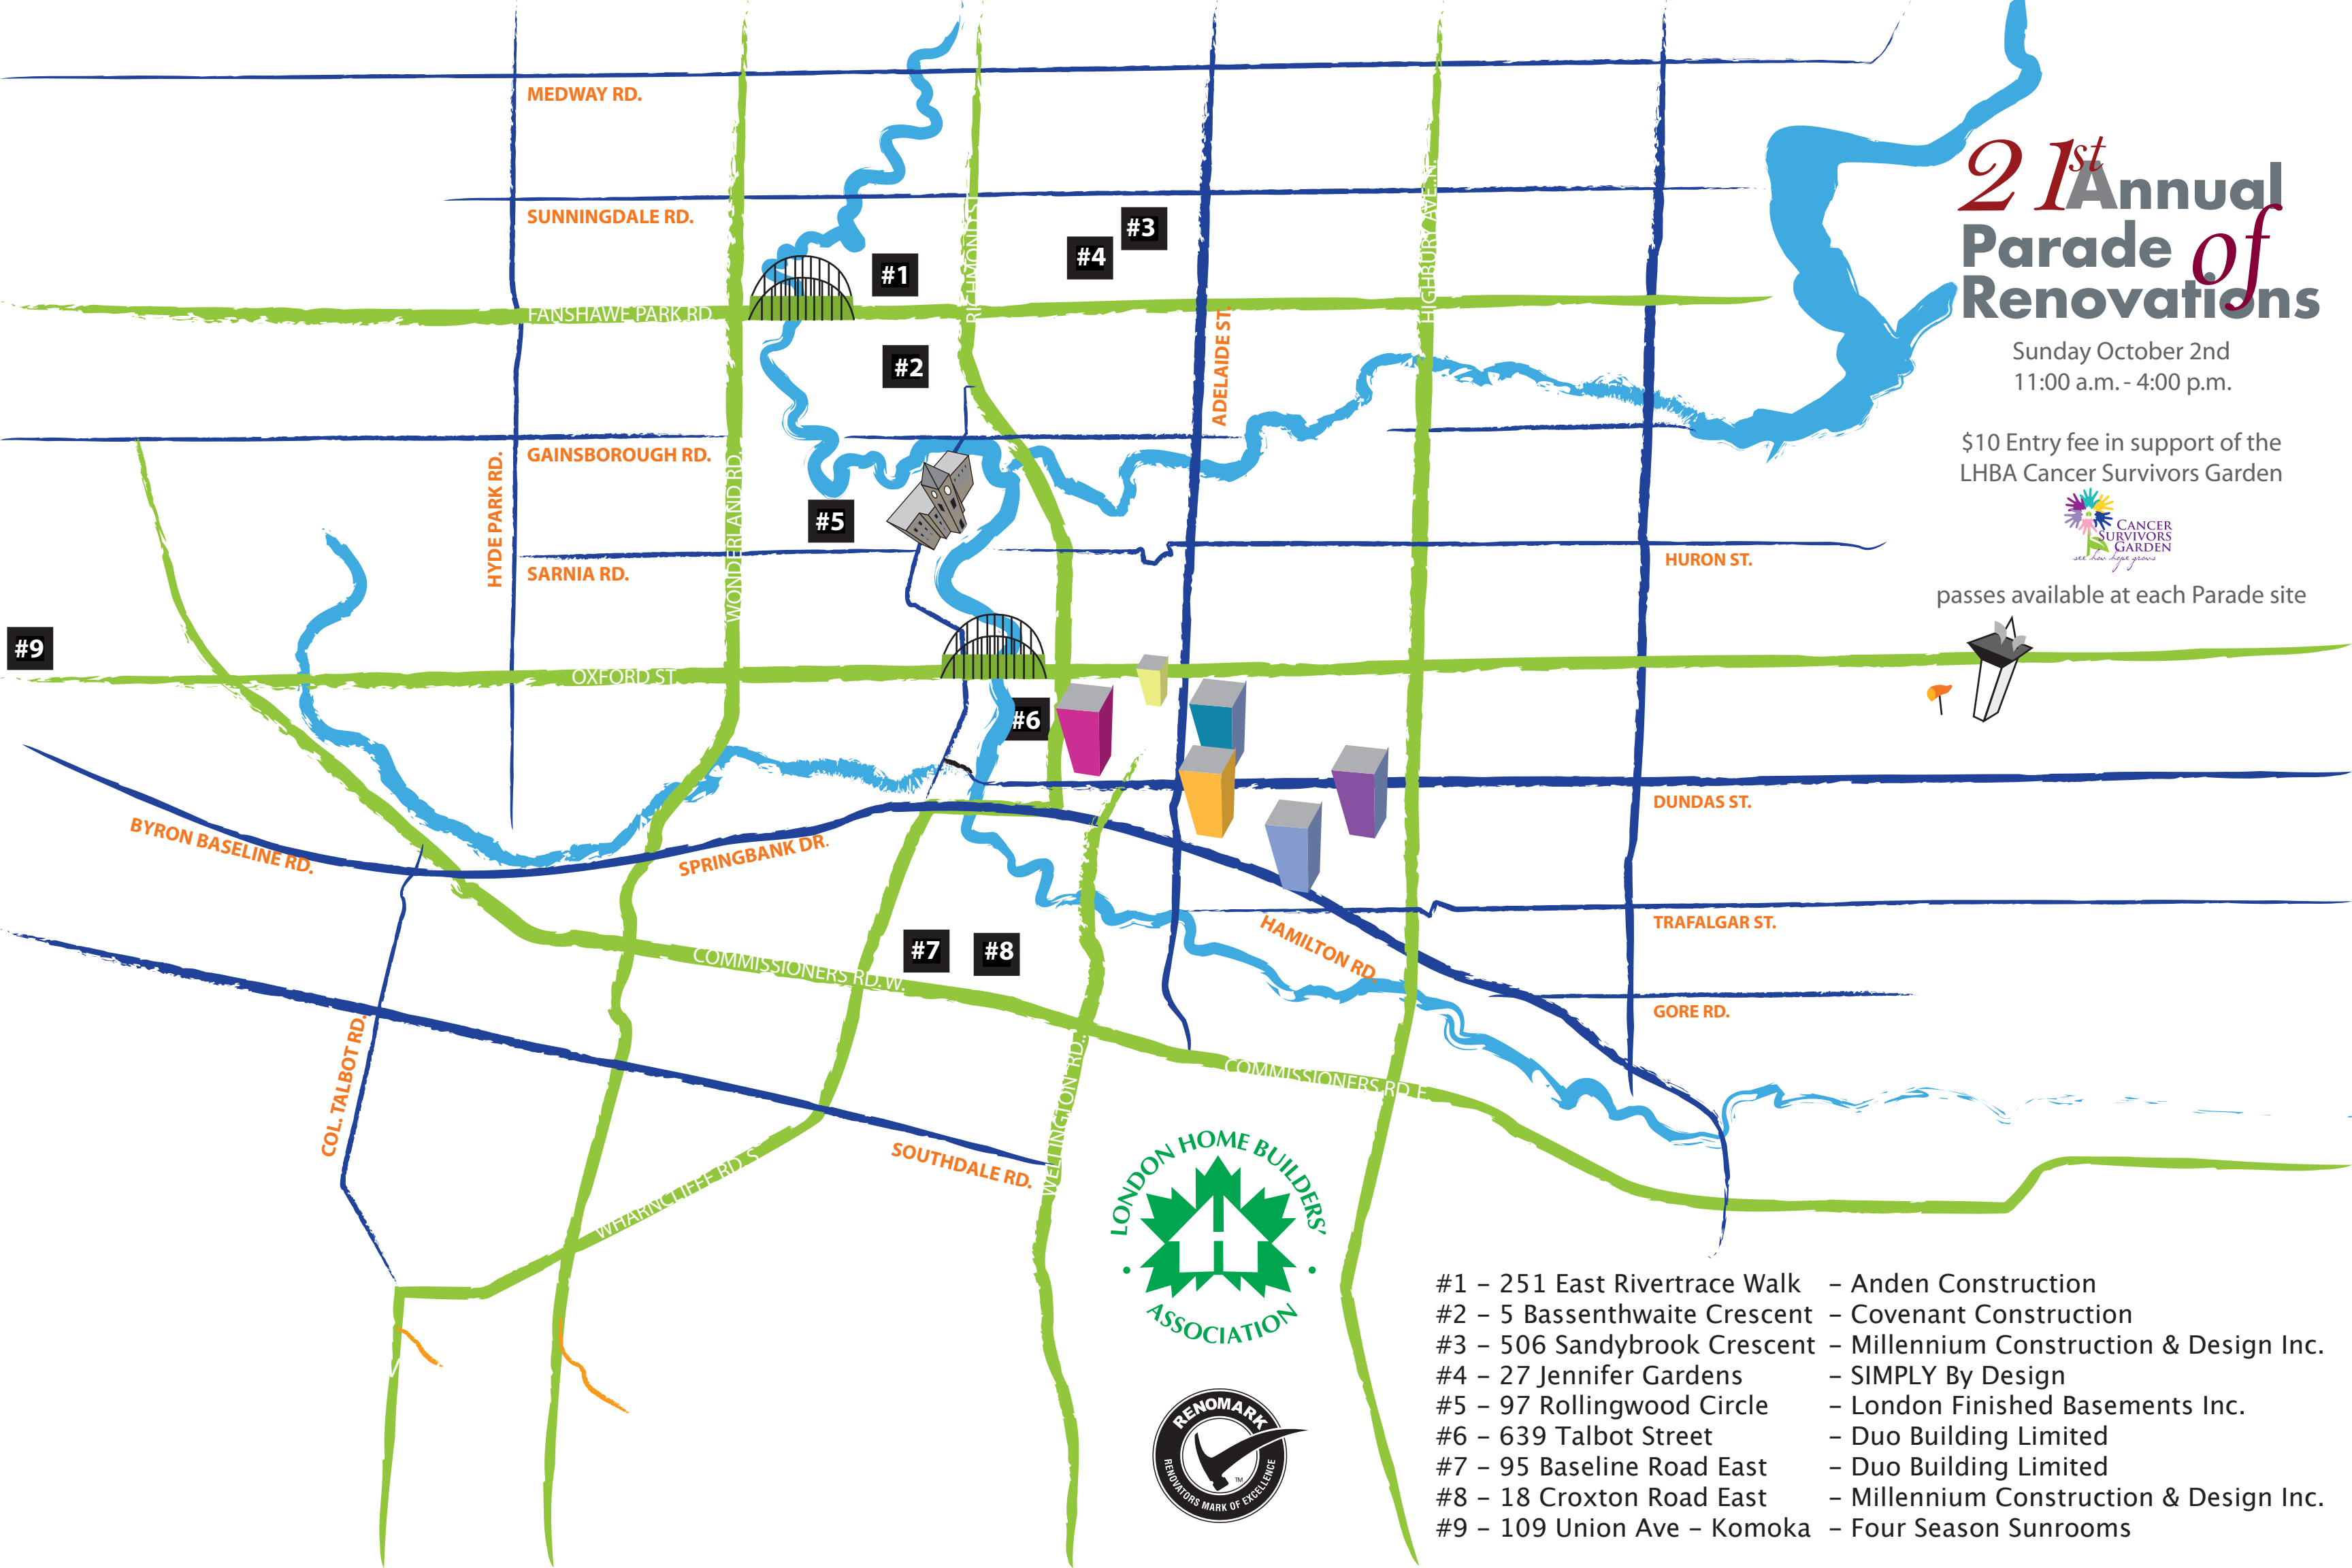

# 2<sup>1st</sup> Annual Parade of Renovations

Sunday October 2nd  
11:00 a.m. - 4:00 p.m.

\$10 Entry fee in support of the  
LHBA Cancer Survivors Garden

passes available at each Parade site

- |                               |   |
|-------------------------------|---|
| #1 - 251 East Rivertrace Walk | - Anden Construction                    |
| #2 - 5 Bassenthwaite Crescent | - Covenant Construction                 |
| #3 - 506 Sandybrook Crescent  | - Millennium Construction & Design Inc. |
| #4 - 27 Jennifer Gardens      | - SIMPLY By Design                      |
| #5 - 97 Rollingwood Circle    | - London Finished Basements Inc.        |
| #6 - 639 Talbot Street        | - Duo Building Limited                  |
| #7 - 95 Baseline Road East    | - Duo Building Limited                  |
| #8 - 18 Croxton Road East     | - Millennium Construction & Design Inc. |
| #9 - 109 Union Ave - Komoka   | - Four Season Sunrooms                  |